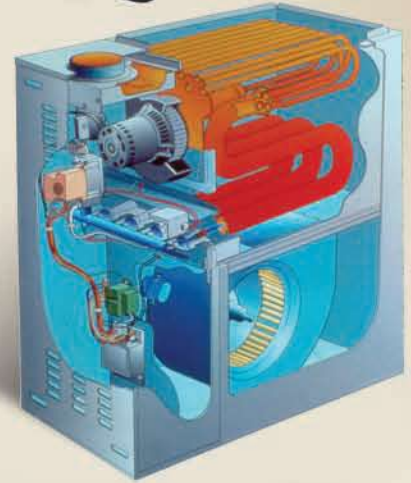

WEIL-McLAIN

Gas Furnaces

Natural Gas to Propane (LP) Conversion Kits Available

Model	BTUH (input)	BTUH (output)	Max Cooling Tons	Blower (Direct Drive) Motor (HP) Size	Shipping Weight (lbs)	Cabinet Width (A)	Plenum Openings				High Speed CFM @ 0.5 Inches W.C.	Vent Size Inches
							Supply (C) Width	Supply (C) Depth	Return (B) Width	Return (B) Depth		
WMABA040NI2R	40,000	32,500	2	1/4 10-4	100	14-1/2"	12-15/16"	18-15/16"	12-3/4"	18-29/32"	805	3
WMABA040NI3R	40,000	32,500	3	1/3 10-6	110	14-1/2"	12-15/16"	18-15/16"	12-3/4"	18-29/32"	1,265	3
WMABA060NI2R	60,000	48,800	2	1/4 10-4	105	14-1/2"	12-15/16"	18-15/16"	12-3/4"	18-29/32"	850	4
WMABA060NI3R	60,000	48,800	3	1/3 10-6	110	14-1/2"	12-15/16"	18-15/16"	12-3/4"	18-29/32"	1,260	4
WMABA060NI4R	60,000	48,800	4	1/2 10-8	125	17-1/2"	15-15/16"	18-15/16"	15-3/4"	18-29/32"	1,635	4
WMABA080NI2R	80,000	65,000	2	1/4 10-4	113	14-1/2"	12-15/16"	18-15/16"	12-3/4"	18-29/32"	920	4
WMABA080NI3R	80,000	65,000	3	1/3 10-6	115	14-1/2"	12-15/16"	18-15/16"	12-3/4"	18-29/32"	1,230	4
WMABA080NI4R	80,000	65,000	4	1/2 10-8	125	17-1/2"	15-15/16"	18-15/16"	15-3/4"	18-29/32"	1,645	4
WMABA080NI5R	80,000	65,000	5	3/4 Dual 10-4	140	20-1/2"	18-15/16"	18-15/16"	18-3/4"	18-29/32"	1,930	4
WMABA100NI3R	100,000	81,300	3	1/3 10-6	125	17-1/2"	15-15/16"	18-15/16"	15-3/4"	18-29/32"	1,250	4
WMABA100NI4R	100,000	81,300	4	1/2 10-8	130	17-1/2"	15-15/16"	18-15/16"	15-3/4"	18-29/32"	1,580	4
WMABA100NI5R	100,000	81,300	5	3/4 Dual 10-4	145	20-1/2"	18-15/16"	18-15/16"	18-3/4"	18-29/32"	1,950	4
WMABA120NI4R	120,000	97,600	4	1/2 10-8	145	20-1/2"	18-15/16"	18-15/16"	18-3/4"	18-29/32"	1,655	4
WMABA120NI5R	120,000	97,600	5	3/4 Dual 10-4	150	20-1/2"	18-15/16"	18-15/16"	18-3/4"	18-29/32"	1,965	4
WMABA140NI4R	140,000	113,800	4	3/4 Dual 10-4	165	23-1/2"	21-15/16"	18-15/16"	21-3/4"	18-29/32"	1,860	4
WMABA140NI5R	140,000	113,800	5	3/4 Dual 10-6	165	23-1/2"	21-15/16"	18-15/16"	21-3/4"	18-29/32"	2,235	4